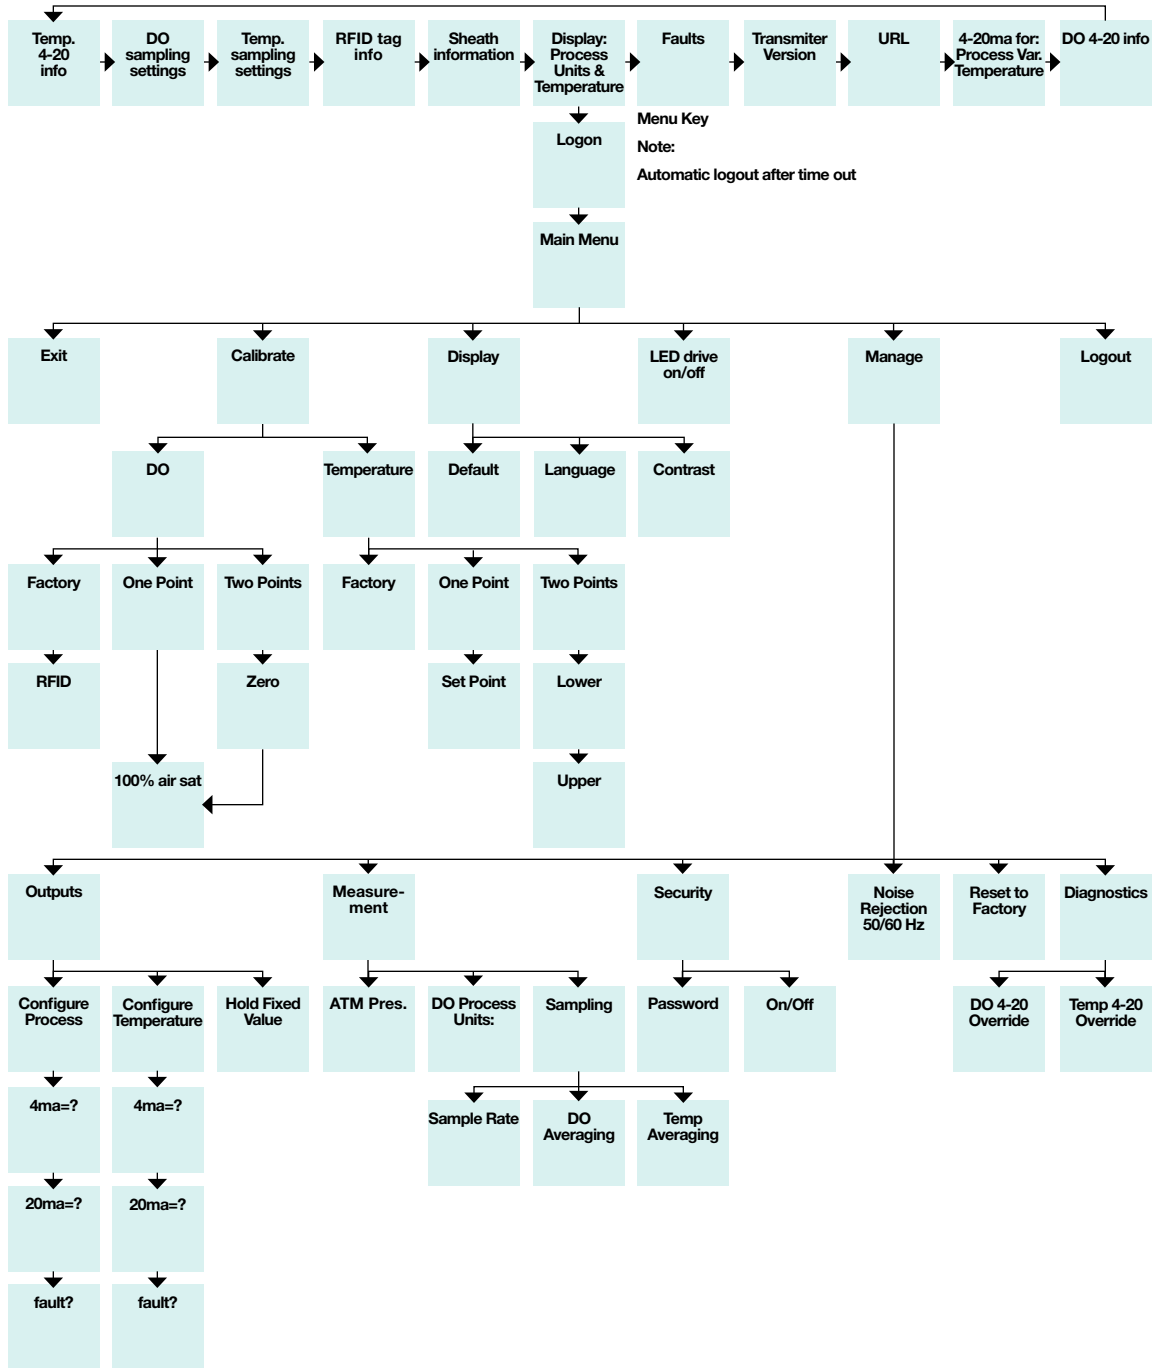

**TruFluor Menu Tree**

An overview of the TruFluor™ user menu is shown below:

Menu Key  
Note:  
Automatic logout after time out

**TruFluor DO**